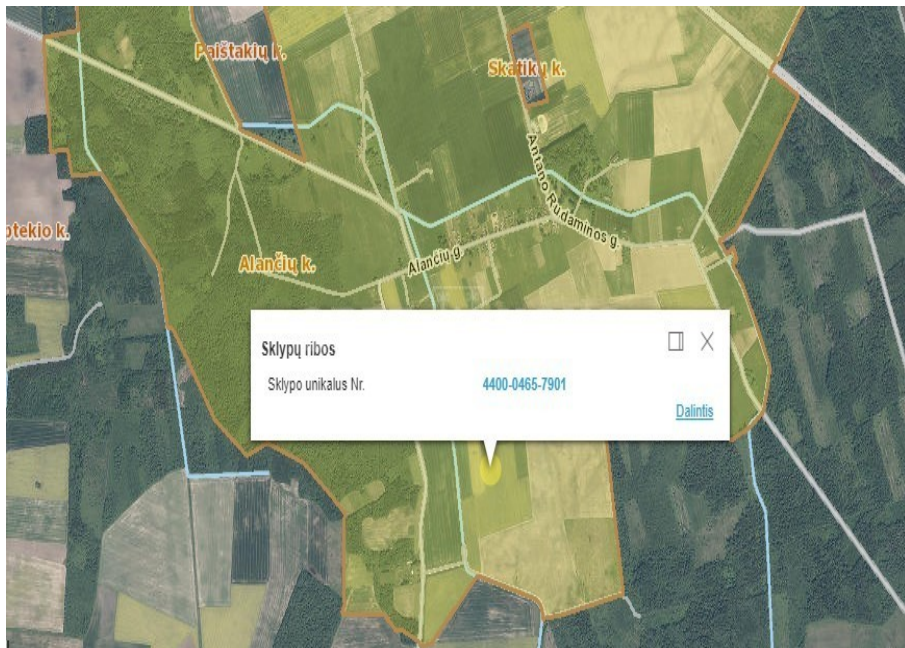

Panevėžio r. sav., Alančių k.

LAND FOR SALE

51 362 €

Martynas Kiaune

Real estate expert

+370 696 82 986

martynas.kiaune@oh.lt

Respublikos g. 37, 35170 Panevėžys

About this object

Agricultural plot of 8.42 ha for sale, Panevėžys district, Vadoklių sen., Alantių village.
GENERAL INFORMATION: Land plot area is 12.63Ha Arable land plot area 12.63Ha
Land plot area for sale is 8.42Ha Agricultural land productivity score is 52.9. More information.: +37069682986

Read more: www.ober-haus.lt/en/OH490972

Object Type	Land for sale
Purpose	Agricultural
Land area	8.42 a
Nuoroda	ober-haus.lt/en/OH490972