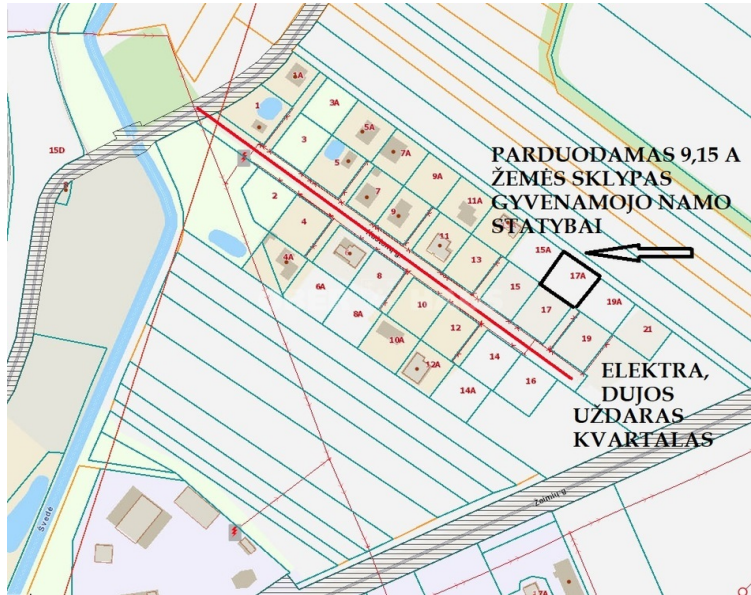

Land for sale

Šiaulių r. sav., Šapnagių k., Kaštonų g.

Object Type	Land for sale
Purpose	Residential land
Land area	9.15 a
Price	12 500 EUR

9.15 A PLOT OF LAND FOR CONSTRUCTION OF A RESIDENTIAL HOUSE FOR SALE NEAR GINKŪNĖI, ŠAPNAGIŲ !!!! -----

----- PLOT FOR SALE 9.15 A Kaštonų str. (Šapnagių village, just 1 km outside Ginkūnai village). The plot is leveled, rectangular, cadastral measurements have been made, there is electricity, gas, a road fence in a closed block, a gravel road, several hundred meters to the asphalt, many neighbors already living nearby, bus stops nearby, Ginkūnai Lake. * THERE IS AN ASSOCIATION FORMED IN THE QUARTER WHICH PLANS TO MANAGE THE INFRASTRUCTURE (PAVING THE ROAD, LIGHTING AND TTT)-----