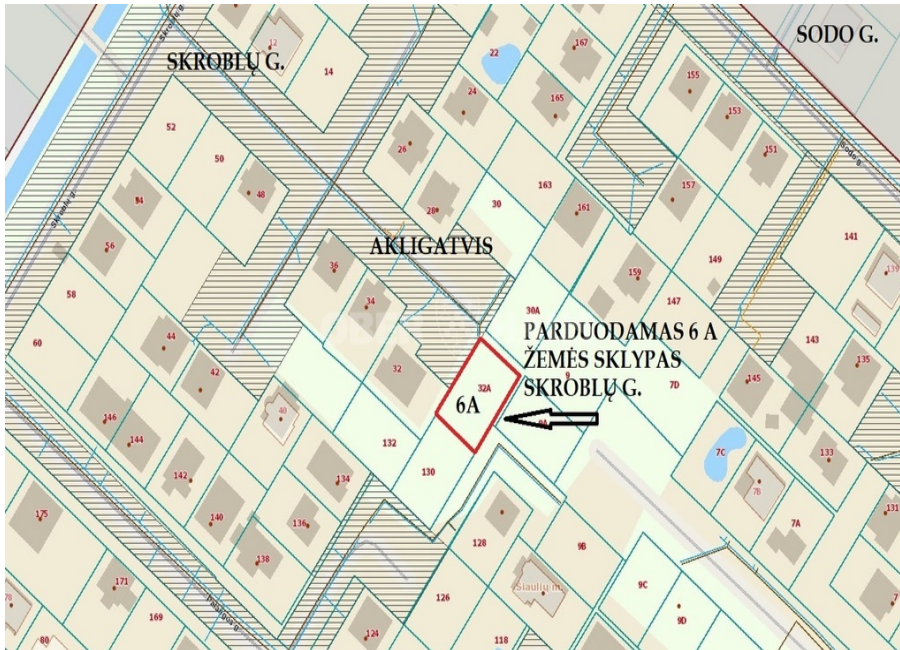

Šiaulių m. sav., Medelynas, Skroblų g.

LAND FOR SALE

19 000 €

Renata Soltanienė
Real estate expert

- +370 638 27 509
- renata.soltanienė@oh.lt
- Vilniaus g. 154, 76298 Šiauliai

About this object

SKROBLŲ STR., MEDELYNA DISTRICT, 6 A PLOT OF LAND FOR SALE WITH ALL CITY COMMUNICATIONS (WATER, SEWERAGE, GAS, ELECTRICITY) AND ASPHALT DRIVE !!!! ----- 6 a plot of land for sale, SKROBLŲ str. 32A, in the city of Šiauliai, near Sodo st. The plot is rectangular in shape 19*20, cadastral measurements have been made, electricity, all city communications, gas runs nearby on the street, the plot is in a cul-de-sac, there are many neighbors living around, asphalt access road. A GREAT CHOICE FOR THOSE WHO WANT TO LIVE IN A QUIET PLACE, ON A STREET WITH NO TRAFFIC!!! ----- MORE INFO TEL 863827509, 841435511 THIS OFFER IS NOT APPLICABLE, VISIT OUR WEBSITE WWW.OBER-HAUS .LT YOU WILL FIND MORE SIMILAR OBJECTS.

Read more: www.ober-haus.lt/en/OH480790

Object Type	Land for sale
Purpose	Residential land
Land area	6.00 a
Nuoroda	ober-haus.lt/en/OH480790