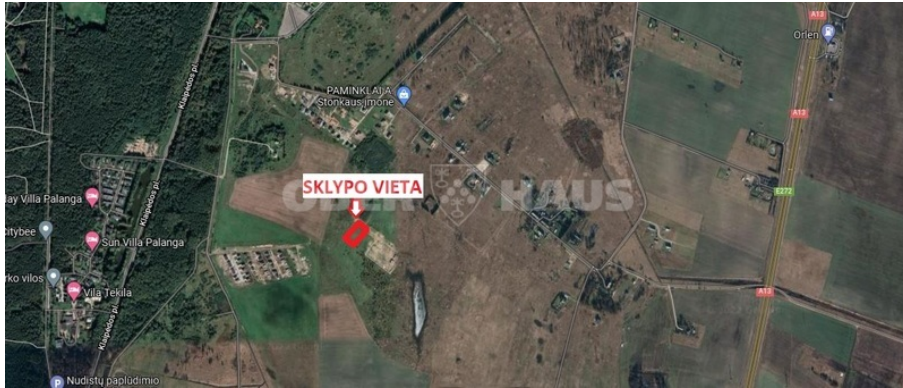

Plot for sale

Palangos m. sav., Palangos m., Bebrų g.

 Object Type	Plot for sale
 Purpose	Residential building
 Area	10 a
 Price	39 999 EUR
 Price per m ²	0 EUR

PLOT IN PALANGA - RESIDENTIAL HOUSE ### Excellent opportunity to buy a plot of 10 acres in Palanga, Bebrų str. The plot is in a rapidly developing quarter of individual houses. Amazing location of the plot. The plot is reached by a gravel road. Great place to build a house. The village is quiet, picturesque landscape. Electricity nearby, water supply and sewage brought to the street. Great opportunity for those who want to live surrounded by nature, near the Baltic Sea. - The plot is without buildings or trees; - Plot shape - rectangular; - Electricity nearby, on the other side of the road; - Water supply and sewage brought to the street; - Excellent communication; - Type of use of the plot: residential areas; - Nature of use of the plot: construction of low-rise residential houses; Great investment for residential construction. Contact Now - Negotiations Available!...