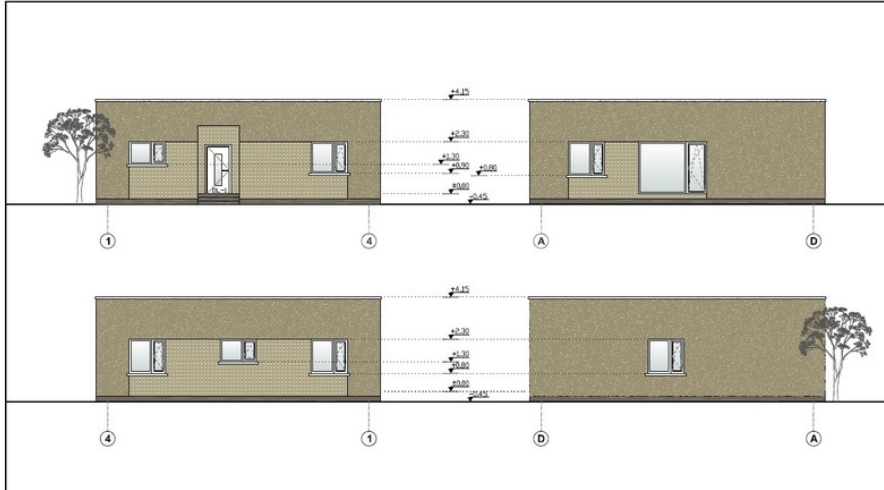

Plot for sale

Šiaulių m. sav., Medelynas, Skroblų g.

SKROBLŲ STR., MEDELYMO DISTRICT, 6 A PLOT OF LAND FOR SALE WITH RESIDENTIAL HOUSE PROJECT !!!!

----- 6 a plot of land for sale, SKROBLŲ str. 32A, in the city of Šiauliai, near Sodo st. The plot is rectangular in shape 19*20, cadastral measurements have been made, electricity, all city communications, gas passes through the street nearby, the plot is in a cul-de-sac, there are many neighbors living around, paved access road, neighbors living nearby. THE PROJECT FOR THE CONSTRUCTION OF A SINGLE-STOREY HOUSE IS READY. * The total design area of the house is 123.48 m². * Living room 37.59 m². * Kitchen, dining room 11.05 m². * Rooms 12.25; 12.25; 12.25 m². * Bathroom 9.23 m². * Boiler room 8.93 m². * Dressing room 4.10 m². * WC 2.28 m². * Tambour and utility room 4 m² and 5.04 m². ----- MORE INFO TEL 86382750...

Read more: www.ober-haus.lt/OH458562

	Object Type	Plot for sale
	Purpose	Residential building
	Area	6 a
	Price	25 000 EUR
	Price per m ²	0 EUR

Renata Soltanienė
Real estate expert

+370 638 27509

Renata.Soltaniene@oh.lt