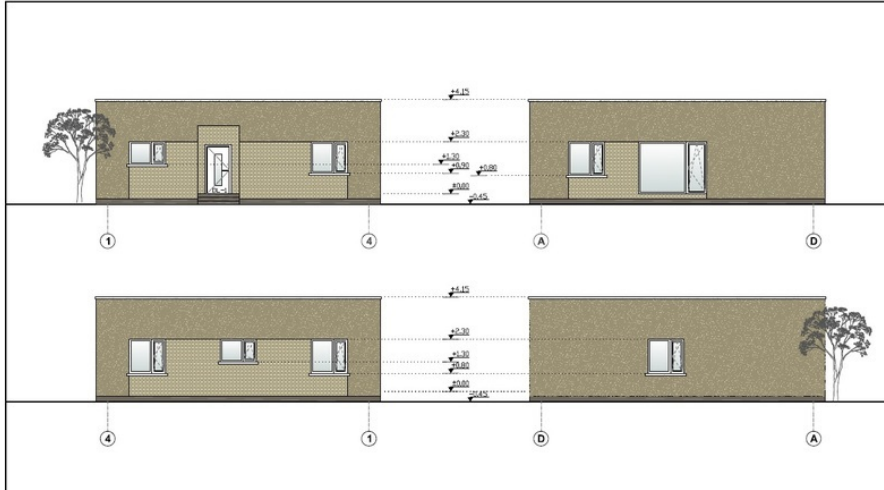

## Plot for sale

Šiaulių m. sav., Medelynas, Skroblų g.

SKROBLŲ STR., MEDELYMO DISTRICT, 6 A PLOT OF LAND FOR SALE WITH RESIDENTIAL HOUSE PROJECT !!!!

----- 6 a plot of land for sale, SKROBLŲ str. 32A, in the city of Šiauliai, near Sodo st. The plot is rectangular in shape 19\*20, cadastral measurements have been made, electricity, all city communications, gas passes through the street nearby, the plot is in a cul-de-sac, there are many neighbors living around, paved access road, neighbors living nearby. THE PROJECT FOR THE CONSTRUCTION OF A SINGLE-STOREY HOUSE IS READY. \* The total design area of the house is 123.48 m<sup>2</sup>. \* Living room 37.59 m<sup>2</sup>. \* Kitchen, dining room 11.05 m<sup>2</sup>. \* Rooms 12.25; 12.25; 12.25 m<sup>2</sup>. \* Bathroom 9.23 m<sup>2</sup>. \* Boiler room 8.93 m<sup>2</sup>. \* Dressing room 4.10 m<sup>2</sup>. \* WC 2.28 m<sup>2</sup>. \* Tambour and utility room 4 m<sup>2</sup> and 5.04 m<sup>2</sup>. ----- MORE INFO TEL 86382750...

Read more: [www.ober-haus.lt/OH480790](http://www.ober-haus.lt/OH480790)

	Object Type	Plot for sale
	Purpose	Residential building
	Area	6 a
	Price	19 000 EUR
	Price per m <sup>2</sup>	0 EUR

**Renata Soltanienė**  
Real estate expert