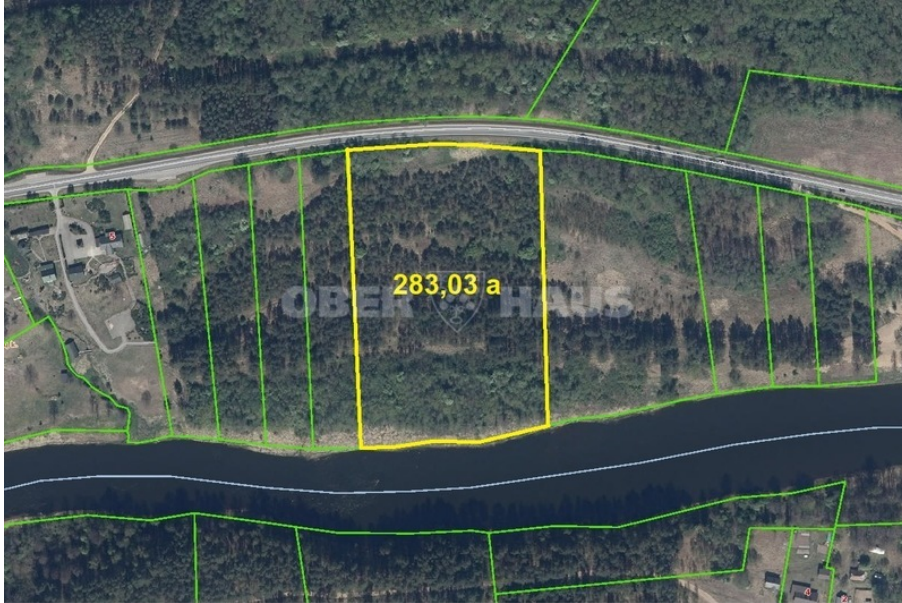

Plot for sale

Vilniaus r. sav., Baltalaukio k.

	Object Type	Plot for sale
	Purpose	Agricultural
	Area	283.03 a
	Price	190 000 EUR
	Price per m ²	0 EUR

FOR SALE 238 A AGRICULTURAL PLOT NEAR THE RIVER IN VILNIUS DISTRICT Location: Baltalaukio village, Vilnius district. wk.; Area: 283.03 a; Purpose: agricultural. The land plot was formed by carrying out cadastral measurements. It is possible to divide the plot and change its purpose. Communications - electricity (~240 m to the nearest transformer), water and sewerage - local. The plot is in a convenient location in terms of transportation: 135 m bordering the highway, the distance from the center of Vilnius - about 27 km, from Nemenčinė - about 5 km. The plot borders the Neris River for about 135 m. Price: 190000 EUR....