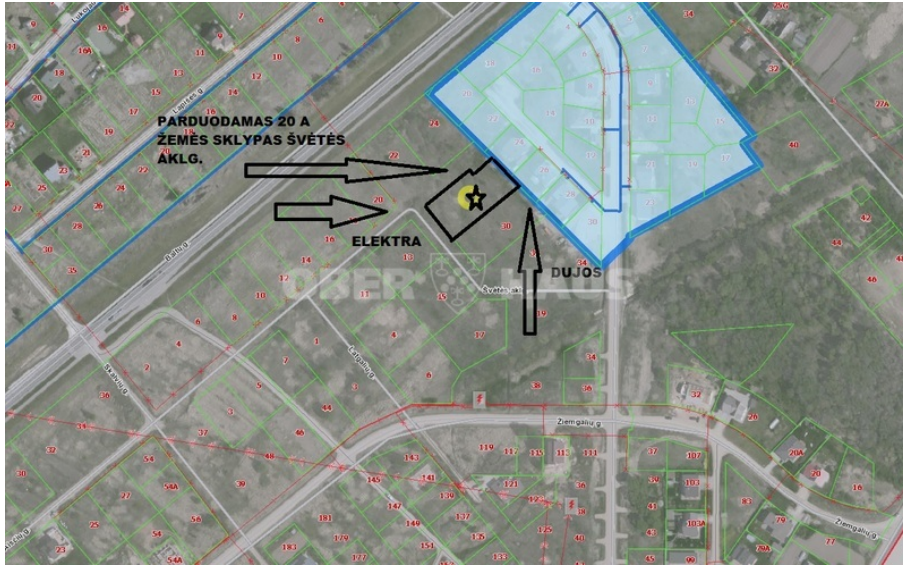

Plot for sale

Šiaulių m. sav., Verduliai, Švėtės aklg.

	Object Type	Plot for sale
	Purpose	Residential building
	Area	20 a
	Price	36 000 EUR
	Price per m ²	0 EUR

20 A PLOT OF LAND FOR SALE ŠVĖTĖS AKLG. (BOILERS, NEXT TO BALTIC PROSPECTUS) !!!

----- 20 a residential plot for sale in Verduliai, Švėtės aklg., Rectangular plot, blind street, near Baltų prosp., Electricity, near gas pipeline, road, near many houses under construction. Possibility to divide the plot into several smaller plots. MORE INFO TEL 863827509, 841435511...